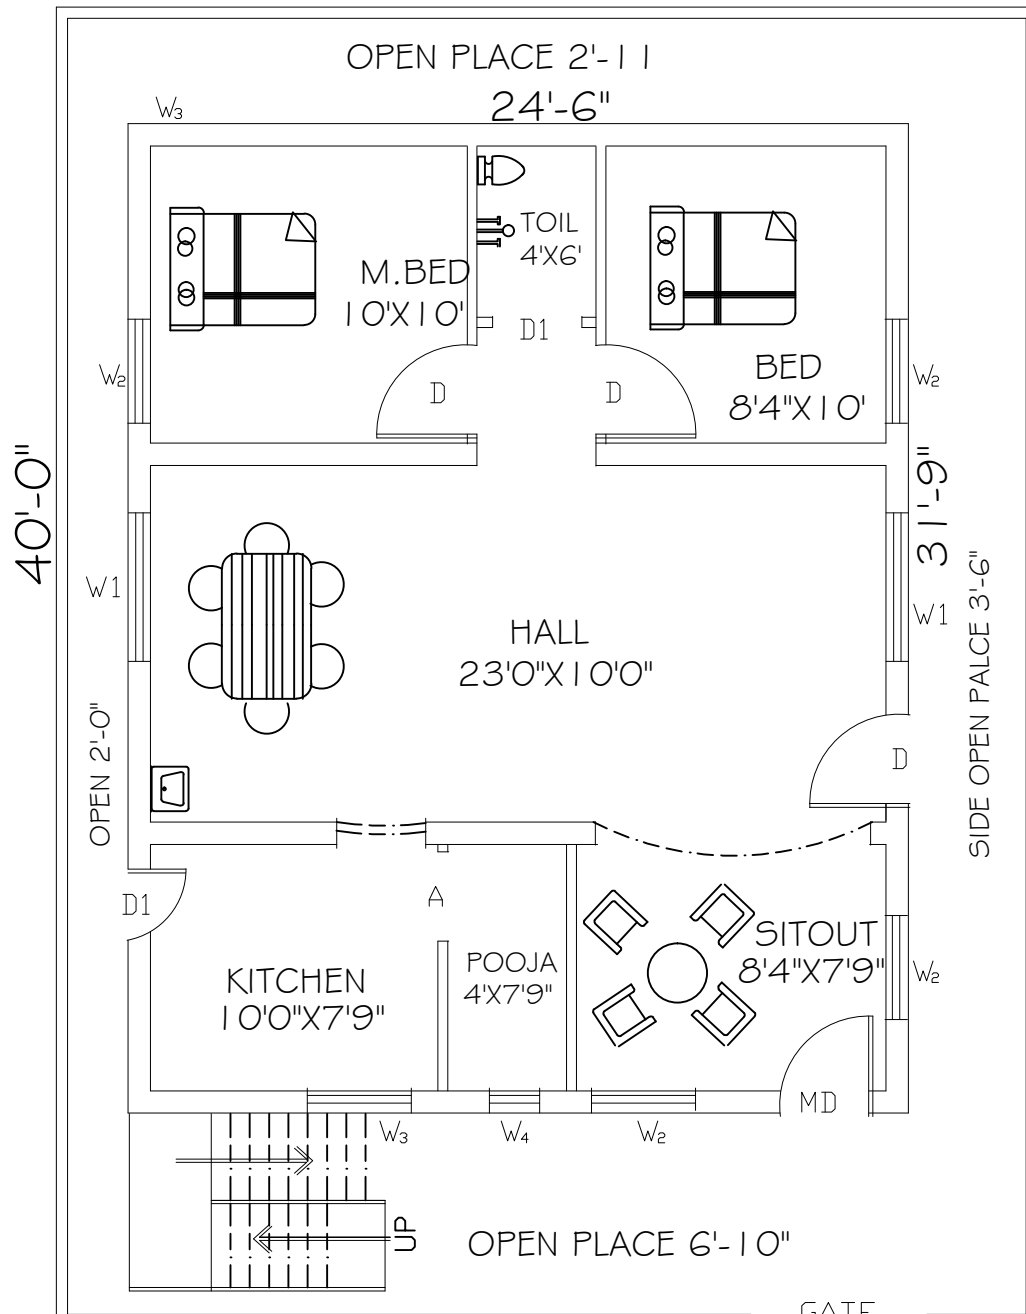

30'-0"

40'-0"

EAST ROAD

GATE

PROJECT

GR/FLR RESIDENTIAL.BLDG

VAASTHU BUILDERS
M.Udaya Bhasker Reddy
Cell : 9440 45 45 96